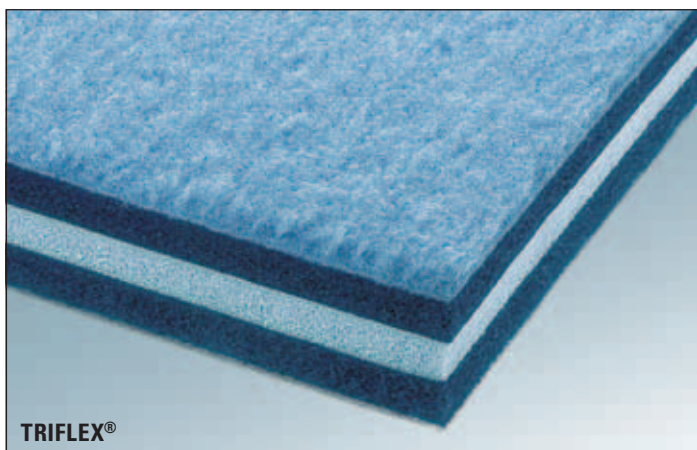

Rollable floor exercise mats

FLEXIROLL®

Rollable Floor Exercise Mat FLEXIROLL®

ORIGINAL REUTHER.

The new floor exercise mat of SPIETH with top-quality velour is innovative, easy-to-handle, space and time saving. Due to a new production technology no roll-up core is needed anymore. The mat can be rolled up and off by only one person without any difficulties. The complicated turning round of the mat is no longer necessary! Additional protection of carpet through the new roll-up method.

Areas of application: Gymnastics, Cheerleading, Tumbling, Acrobatics as well as in schools, clubs, kindergarten and competition sports.

All designs in 40 mm!

Colour: spiethblue.

FLEXIROLL®

Art.	Model	Size
spiethblue		
3165	FLEXIROLL®	6 x 2 m, 40 mm
3166	FLEXIROLL®	12 x 2 m, 40 mm
3167	FLEXIROLL®	14 x 2 m, 40 mm
3112	TRIFLEX®	12 x 2 m, 25 mm
3109	TRIFLEX®	14 x 2 m, 25 mm
3101	TRIFLEX®	12 x 12 m, 25 mm
3108	TRIFLEX®	14 x 14 m, 25 mm
3394	TRIFLEX®	per m ²
3361	TRIFLEX®	12 x 2 m, 35 mm
3364	TRIFLEX®	14 x 2 m, 35 mm
3362	TRIFLEX®	12 x 12 m, 35 mm
3365	TRIFLEX®	14 x 14 m, 35 mm
3393	TRIFLEX®	per m ²

Rollable Floor Exercise Mat TRIFLEX®

ORIGINAL REUTHER.

Modern multilayer foam material of different hardness degree, topped with longwearing soft velour, including wooden roll-up core. Excellent elasticity and lasting stability.

Width 200 cm.

Available in heights of 25 mm and 35 mm with standard lengths of 6 m, 12 m and 14 m.

Colour: spiethblue.

Other lengths upon request!

Art. 363

Roll-up Core

Wooden roll-up core for floor exercise mats TRIFLEX.