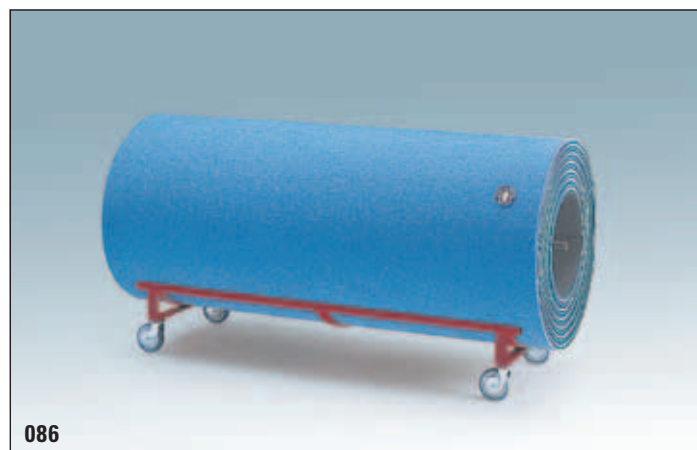

Rollable floor exercise mats

FLEXIROLL®

Rollable Floor Exercise Mat FLEXIROLL®

ORIGINAL REUTHER.

The new floor exercise mat of SPIETH with top-quality velour is innovative, easy-to-handle, space and time saving. Due to a new production technology no roll-up core is needed anymore. The mat can be rolled up and off by only one person without any difficulties. The complicated turning round of the mat is no longer necessary! Additional protection of carpet through the new roll-up method.

083

Art. 083

Mat Trolley with Staple Frame

For 3 rollable mats.

Art. 085

Mat Trolley

For mats 100 x 200 cm.

Art. 084

Staple Frame for Mat Trolley

As an extension for mat trolley Art. 085.

086

Art. 086

Mat Trolley

For 1 rollable mat.

20 Free Exercise Floor

22 Tumbling Tracks