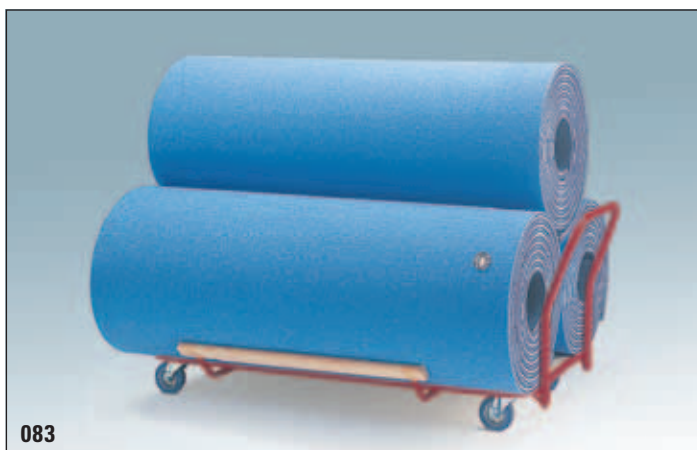

Rollable floor exercise mats

FLEXIROLL®

Rollable Floor Exercise Mat FLEXIROLL®

ORIGINAL REUTHER.

The new floor exercise mat of SPIETH with top-quality velour is innovative, easy-to-handle, space and time saving. Due to a new production technology no roll-up core is needed anymore. The mat can be rolled up and off by only one person without any difficulties. The complicated turning round of the mat is no longer necessary! Additional protection of carpet through the new roll-up method.

Rollable Floor Exercise Mat TRIFLEX®

ORIGINAL REUTHER.

Modern multilayer foam material of different hardness degree, topped with longwearing soft velour, including wooden roll-up core. Excellent elasticity and lasting stability.

Width 200 cm.

Available in heights of 25 mm and 35 mm with standard lengths of 6 m, 12 m and 14 m.

Colour: spiethblue.

Other lengths upon request!

Art. 363

Roll-up Core

Wooden roll-up core for floor exercise mats TRIFLEX.

083

Art. 083

Mat Trolley with Staple Frame

For 3 rollable mats.

Art. 085

Mat Trolley

For mats 100 x 200 cm.

Art. 084